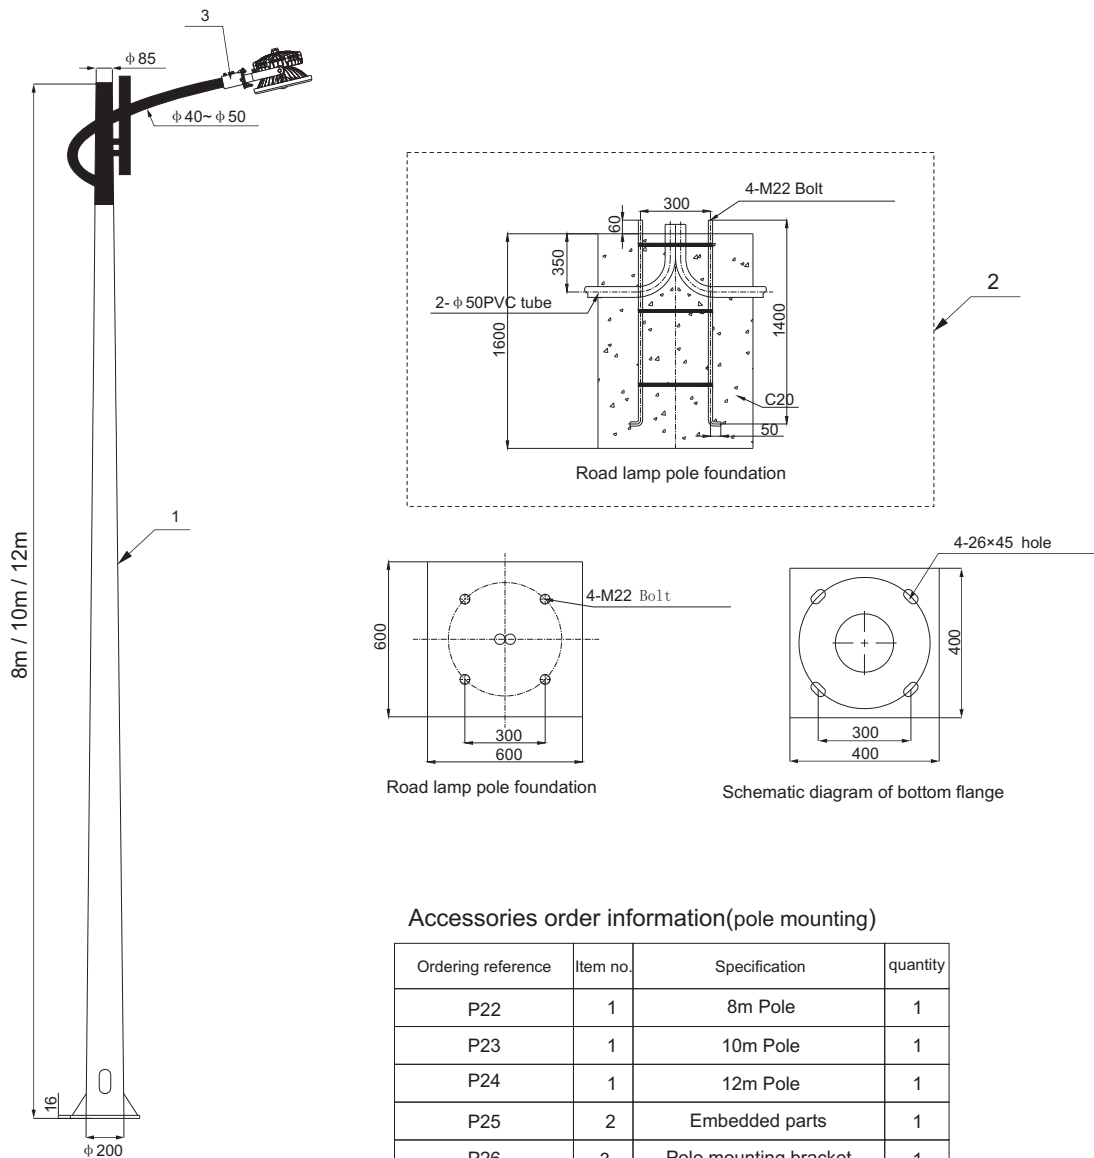

Ordering Reference

Ordering reference	Rated Wattage (W)	Light output (lm)	Space height ratio	Mounting height (m)	Equivalent to
					MH
EXSTL1-L60	60W	6600	1.75	6~8m	150W
EXSTL1-L80	80W	8400		8~10m	175W
EXSTL1-L100	100W	11000		10~12m	250W
EXSTL1-L120	120W	12600			400W
EXSTL1-L150	150W	16000		12~15m	400~600W
EXSTL1-L200	200W	22000			400~600W

Drawing of dimension (Dimensions in mm)

Single arm installation (post purchase)