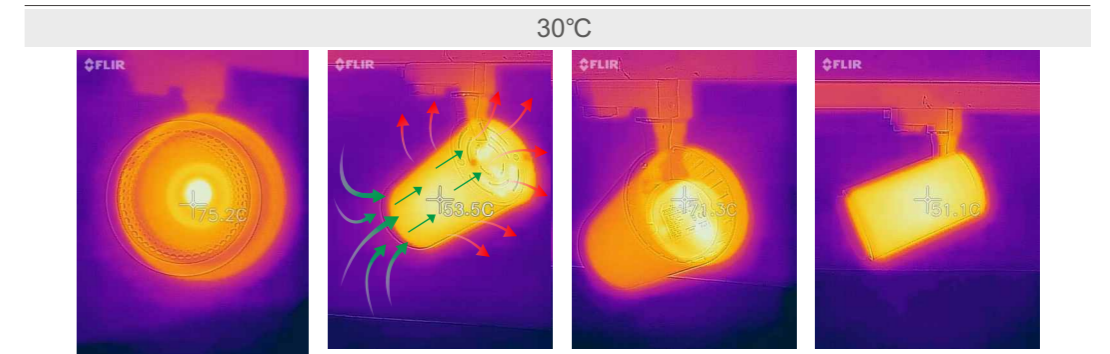

>> Working Temperature