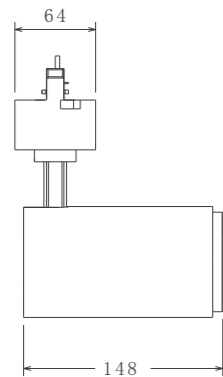

20W SUPER ARM LED TRACK LIGHT

>> Product Features

LED Power : 18W
 Lamp Consumption : 20W
 Net Weight : 0.7kg
 SDCM : <4
 Dimension : $\phi 77 \times H148 \text{mm}$
 Input Voltage : 100-277VAC
 Color of Frame : white/ black/ grey
 Track Adapter : 2-wires/3-wires/4-wires
 Lifespan : 50000 hrs
 Warranty : 5 years

Dimmable

5 UHIOHFWRU / OHQV

>> Datasheet

Part No.	COB brand	CCT	Output			Beam angle
			CRI80	CRI90	CRI96	
S-TL20WS77E	Epistar	2700K-7000K Available	2000-2300lm	1900-2100lm	1700-1800lm	L: 17/24/34/60 R: 30/40/60
S-TL20WS77S	Epistar+		2400-2600lm	2100-2300lm	1950-2050lm	
S-TL20WS77C	CITIZEN		2200-2400lm	2000-2200lm	1900-2000lm	