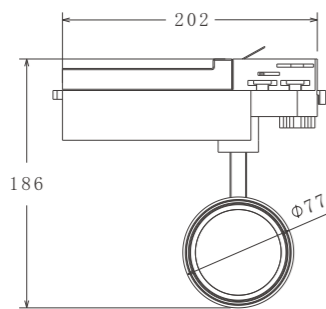

20W SUPER ARM LED TRACK LIGHT

>> Product Features

LED Power : 18W
 Lamp Consumption : 20W
 Net Weight : 0.7kg
 SDCM : <4
 Dimension : $\phi 77 \times H148 \text{mm}$
 Input Voltage : 100-277VAC
 Color of Frame : white/ black/ grey
 Track Adapter : 2-wires/3-wires/4-wires
 Lifespan : 50000 hrs
 Warranty : 5 years

Dimmable

5 UHIOHFWRU / OHQV

>> Datasheet

Part No.	COB brand	CCT	Output			Beam angle
			CRI80	CRI90	CRI96	
S-TL20WS77E	Epistar	2700K-7000K Available	2000-2300lm	1900-2100lm	1700-1800lm	L: 17/24/34/60 R: 30/40/60
S-TL20WS77S	Epistar+		2400-2600lm	2100-2300lm	1950-2050lm	
S-TL20WS77C	CITIZEN		2200-2400lm	2000-2200lm	1900-2000lm	