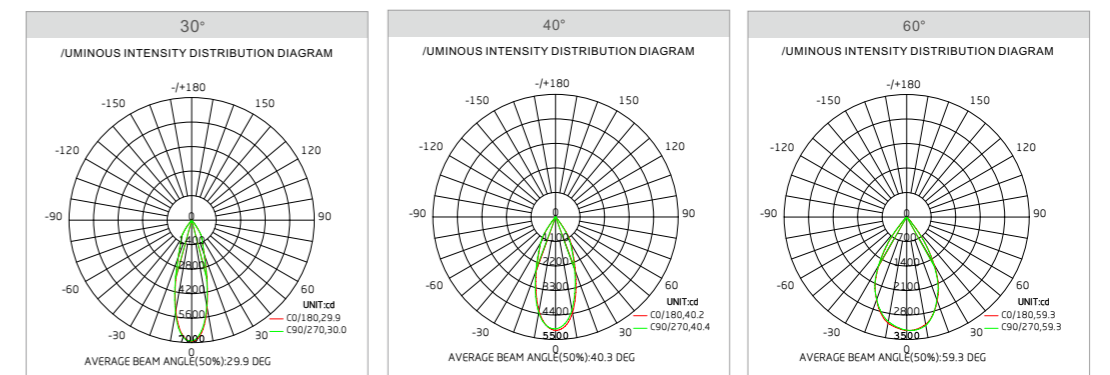

>> IES